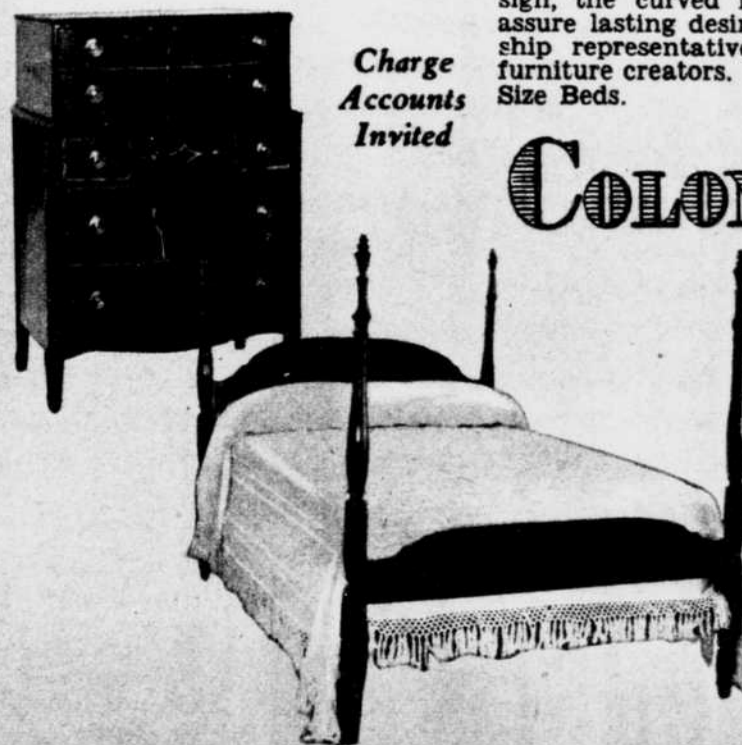

Washington's Largest Source of TRUE MODERN