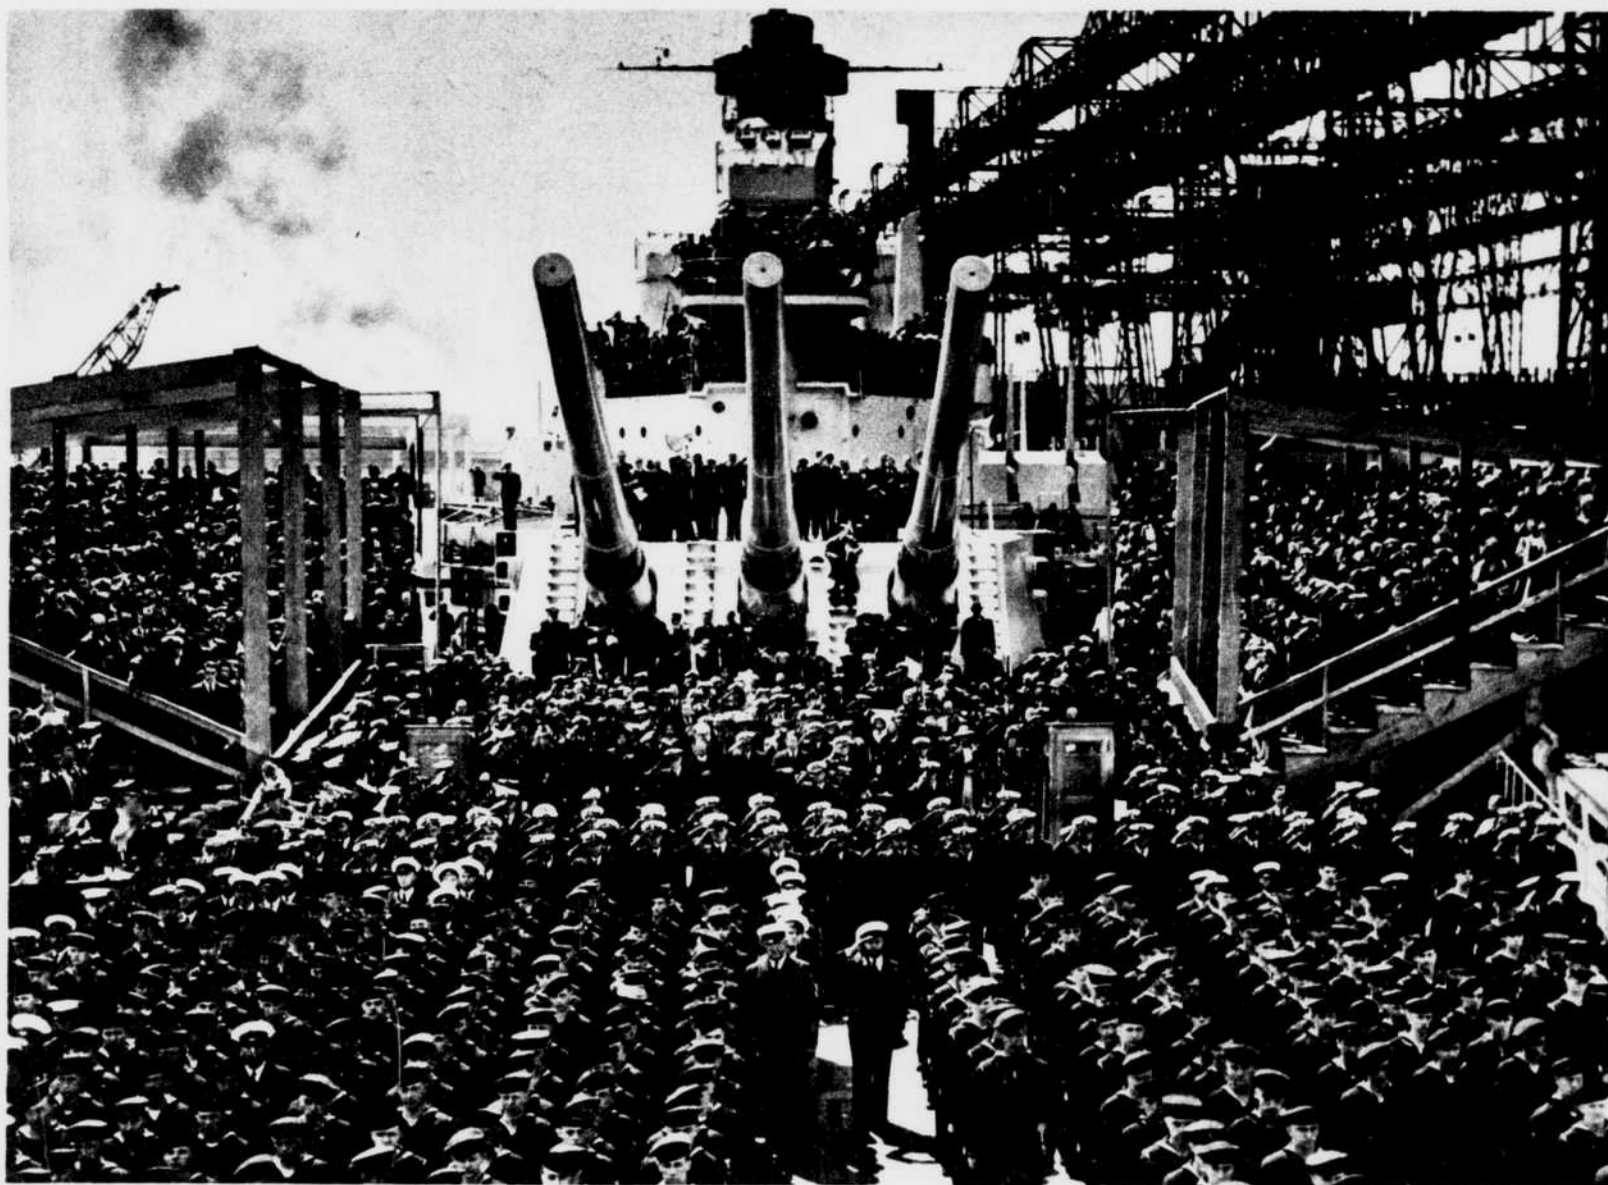

Ships for Fighting, Ships for Cargo

Uncle Sam's new dreadnaught North Carolina, mightiest floating fortress of the seas, joins the fleet. Dominating the scene down her deck as the battleship is commissioned at the Brooklyn Navy Yard are those three deep-throated 16-inch guns of the forward turret. She is the first battleship to come into service under the great naval expansion program.

Lifeline of the anti-axis defense—ships and more ships. Here the 12,000-ton cargo ship Agwiprince hits the harbor water at Long Beach, Calif., with a great splash in a broadside launching. Her 14-knot speed would give her a big advantage over U-boats.

Decks awash in a rolling sea—aboard a Canadian armed merchant cruiser. The picture was made as the ship plowed through stormy seas on North Atlantic patrol.

One of the little Canadian corvettes that are "pinch-hitting" for destroyers. Cheaper and quicker to build than destroyers, they are designed as poison to U-boats.