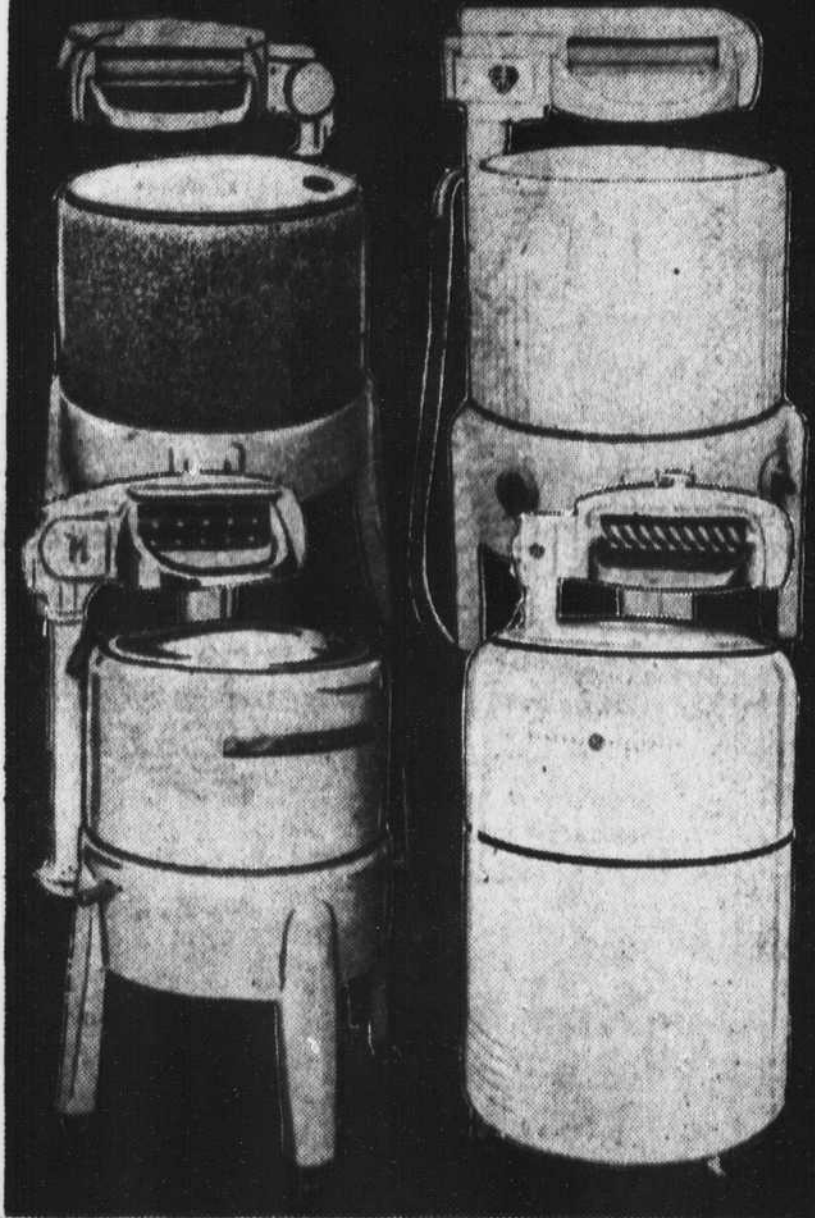

Phillip's

Friday and Saturday Only at all 3 stores

Brand-New
TV and
Radio-Phonos

REDUCED

SAVE $180

20"
Table TV
Orig. $299.95

$119

Giant 20" picture tube for the finest in television reception. Built-in antenna. Handsome cabinet fits any room setting. Buy it on Phillip's Long, Easy Credit terms.

SAVE $182

Brand New

16"
Console TV
Orig. $279.50

$97

Brand-new 16" Console TV at the lowest price ever! Built-in antenna; handsome mahogany cabinet. Don't miss this great value at Phillip's—on sale at all 3 stores Friday and Saturday only!

SAVE $250

Brand-New

20"
Console TV
Orig. $399.50

$149

Mammoth 20" rectangular picture tube. Magnificent hand-rubbed mahogany wood cabinet. Built-in antenna. One knob tunes picture and sound on all channels.

SAVE $81

Brand New
TELE-TONE
Radio-Phono
Combination

★ Super-powered AM-FM radio
★ 8-speed automatic record player

Orig. $169.95

$88

SAVE $80

Brand-New
MOTOROLA
Radio-Phono
Combination

★ Powerful AM-FM radio
★ 8-speed automatic record player

Orig. $199.95

$119

CLOSE-OUT!

Special Group
Orig. $249.98 to $299.95
16" Console TV
Demonstrators

$79

- Famous Makes
- Mahogany Cabinets
- Some With Doors
- All Fully Guaranteed

Long, Easy Credit Terms

Orig. $99.95 to $149.95

GE, Norge, Apex and Sno-White
Electric Wringer

WASHERS
YOUR CHOICE

$59

• Late model floor samples and demonstrators

$109.95 General Electric at all Phillip's 3 stores

$139.95 Norge at H St. N.E.

$149.95 Apex at 11th & F Sts. N.W.

$99.95 Sno-White at all Phillip's 3 stores

$9 Down
Easy
Payments

Orig. $49.95 Famous Make
Double-Brush Electric
FLOOR POLISHER

$29.97

Have gleaming, polished floors with flick of a switch. Guaranteed. U. L. approved.

Orig. $22.95
Portable
Electric
Phonograph

$14.88

Plays all sizes. Automatic volume control. Attractive case.