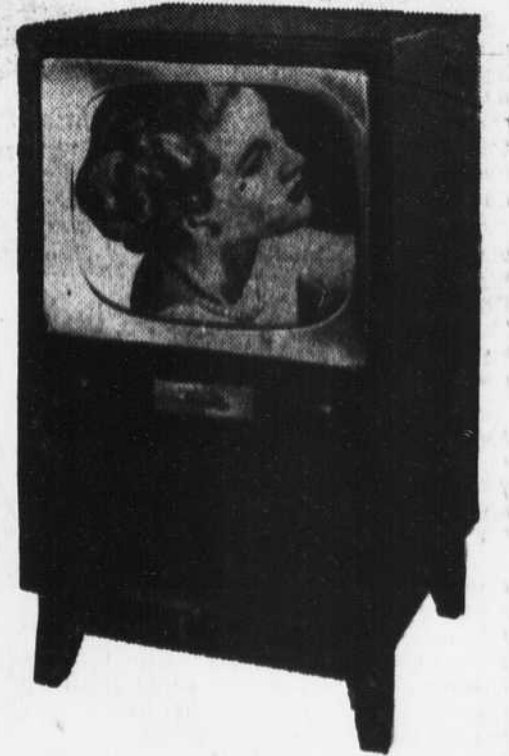

SAVE $250

Brand-New

20"
Console TV
Orig. $399.50

$149

Mammoth 20" rectangular picture tube. Magnificent hand-rubbed mahogany wood cabinet. Built-in antenna. One knob tunes picture and sound on all channels.