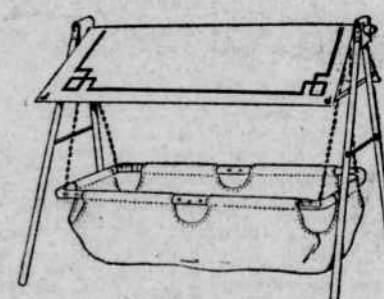

Summer Items for Baby's Comfort

Collapsible Baby Hammock and Automobile Crib, $8.24

Made of canvas, with frame and stand of wood, under a neatly stenciled awning. Folds neatly and weights only 7 1/2 lbs.

Play Yards, $7.44

Made of white enameled wood, with an enameled wood floor. 42 inches square and 21 inches high.

Screen Side Cribs,

A screened-in combination crib, bassinet and play pen. Well made, equipped with rubber tired wheels. Folds easily, enclosing spring and mattress. Size 26 x 42 inches, $23.24. Size 26 x 52 inches, $29.75. With screen top attached. Size 26 x 42 inches, $27.75. Size 26 x 52, $32.75

Macy's—Third Floor, 35th Street, Rear.

Hammocks

A Cretonne Covered Couch Hammock, $16.24

A Complete Day Bed, $37.50

Finished in mahogany, it has a box spring, a mattress, a pillow and a roll covered in a variety of cretonnes or denims.

Macy's—Sixth Floor.

Window Screens Make the Summer Place Livable

Besides that they safeguard your health. These screens are built on heavy metal frames which will not warp or break. Japanning renders them rust-proof. Adjustable in the width.

Height	Width	Extension	Prices
15 inches	18 inches	33 inches	54c
18	18	33	61c
24	18	33	71c
24	20	37	77c
30	21	37	94c
30	24	43	$1.09
32	24	43	$1.19

Macy's—Basement, 34th Street.

Making Ice Cream is a Summer Sport

Especially when you need turn the handle for only five short minutes before it is beautifully frozen.

Two-Quart Freezer, $1.39

Others from 1 quart to 12 quart capacity in well-known makes, at lowest-in-the-city prices.

Macy's—Basement, 34th Street.