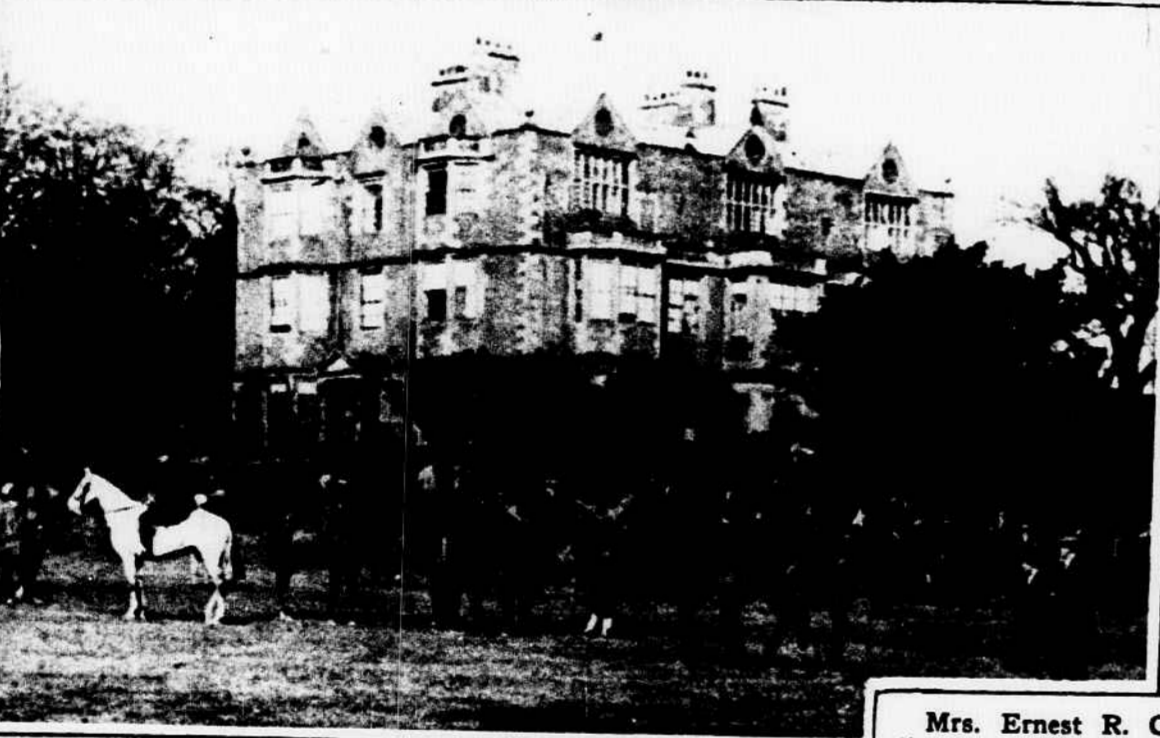

Wide World Photo.

Christmas morning and that glory of the Christmas season—the tree.

Key Stone View Co.

Crew of the submarine S-48, trapped for twelve hours at the bottom of the sea. The photo shows them, undaunted by their experience, "standing by" to take a sister boat, the S-51, out for a test trip. This same crew will have another try with the S-48.

National Photo.

Where Princess Mary, daughter of the King and Queen of England, will live after she becomes the bride of Viscount Lascelles. The castle is at Goldsbrough, Harrowgate, near one of England's famous hunting grounds.