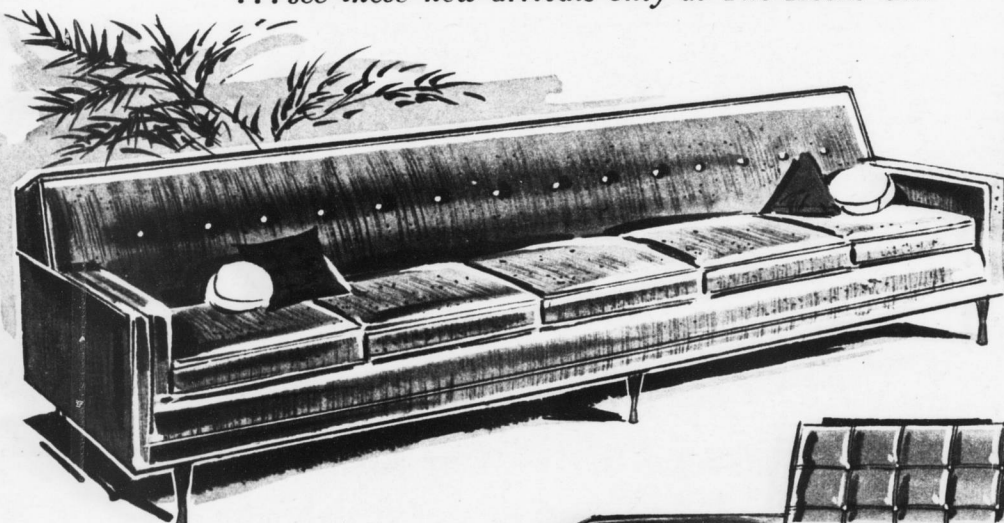

## Modern Unlimited!... Ready For Immediate Delivery

... see these new arrivals only at The Hecht Co.!

COMP. VALUE 219.95 EXTRA LONG  
SOFA WITH **5 REVERSIBLE**  
FOAM RUBBER CUSHIONS

Half-Yearly Price	
179.95	no down payment, \$13 monthly

Massive beauty that seats 5 comfortably... with a "light touch" in its narrow arm design, graceful walnut legs. Utmost comfort is concealed in its coil-spring back... fashion covered in nubby tweed fabric. Sepia Brown, Honey or Tan colors.

The Hecht Co.—5 Stores

COMP. VALUE 249.95  
VERSATILE ARRANGE-A-ROOM IN  
SUPER-SOFT EXPANDED PLASTIC

Half-Yearly Price	
199.95	no down payment, \$14 monthly

So smart to buy... so softly comfortable yet wears so well, wipes clean with a damp cloth... and so easily mobile you can re-arrange them as many as 15 different ways to achieve the look of a "new room" whenever you wish. Double as twin beds, too, in the event of extra guests. Button-tufted back, walnut legs. Black, aqua, gold, beige.

The Hecht Co.—5 Stores

Re-arrange as you like!

4-PART SOFA IN NYLON  
OVER FOAM RUBBER

Half-Yearly Price	
279.95	no down payment, \$14 monthly

Luxurious comfort, easy to care for... long on wear because it's nylon! Diamond-tufted foam and coil spring back... walnut legs. In rich Brown; Gold, Natural or Black.