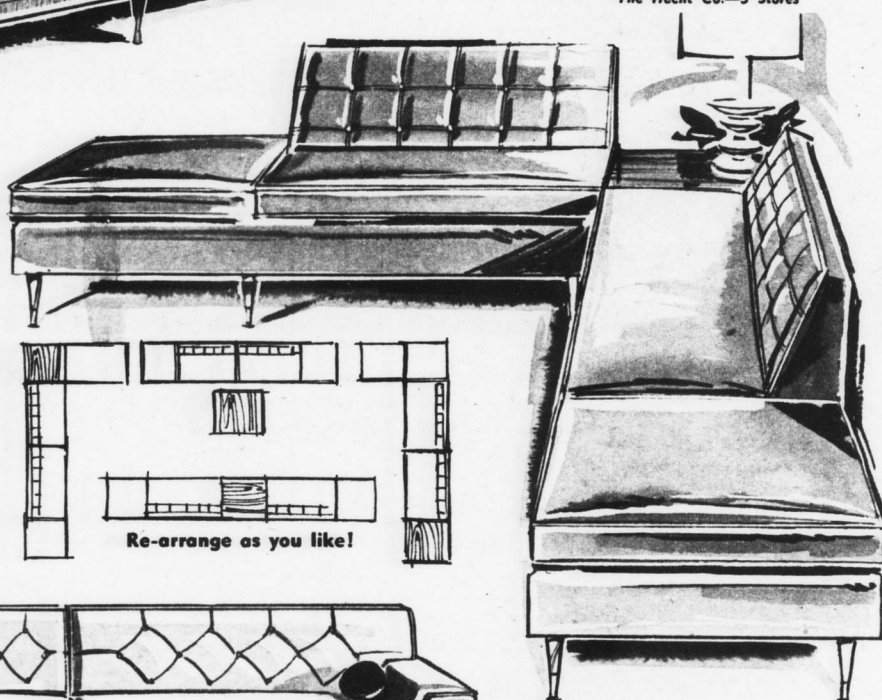

Massive beauty that seats 5 comfortably... with a "light touch" in its narrow arm design, graceful walnut legs. Utmost comfort is concealed in its coil-spring back... fashion covered in nubby tweed fabric. Sepia Brown, Honey or Tan colors.

The Hecht Co.—5 Stores

COMP. VALUE 249.95  
VERSATILE ARRANGE-A-ROOM IN  
SUPER-SOFT EXPANDED PLASTIC

Half-Yearly Price	
199.95	no down payment, \$14 monthly

So smart to buy... so softly comfortable yet wears so well, wipes clean with a damp cloth... and so easily mobile you can re-arrange them as many as 15 different ways to achieve the look of a "new room" whenever you wish. Double as twin beds, too, in the event of extra guests. Button-tufted back, walnut legs. Black, aqua, gold, beige.

The Hecht Co.—5 Stores

Re-arrange as you like!

4-PART SOFA IN NYLON  
OVER FOAM RUBBER

Half-Yearly Price	
279.95	no down payment, \$14 monthly

Luxurious comfort, easy to care for... long on wear because it's nylon! Diamond-tufted foam and coil spring back... walnut legs. In rich Brown; Gold, Natural or Black.