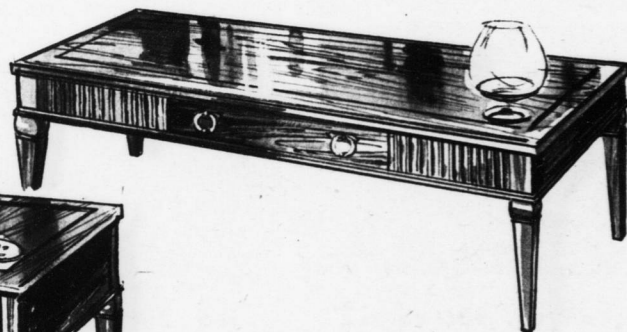

SHOW OF FURNITURE and homefurnishings

TABLES . . . Two outstanding group selections, half-yearly priced!

Comp. Value 59.95
Bachelor Chest

In matching cherry veneers to blend with table groups at right. Ideal as a hall-piece . . . combine with a graceful chair and accent of accessories for a conversation-group in your living room. Delightful in any room!

49.95
each

Comp. Value 59.95
Fruitwood Desk

Another matching bit of furniture elegance . . . graceful in design, warm in color, utilitarian in use, wonderful cherry veneer companion piece to any of the tables at right.

Credit at Your Service—
The Hecht Co.—All 5 Stores

Comp. Value \$39 Italian
Classics In Fruitwood

29.95
each

Italian Provincial styling rendered in a smart swirl of cherry veneers, accented with antiqued brass hardware. 4 styles: cocktail, commode with drawer, round drum and step table . . . to use in any room of your home!