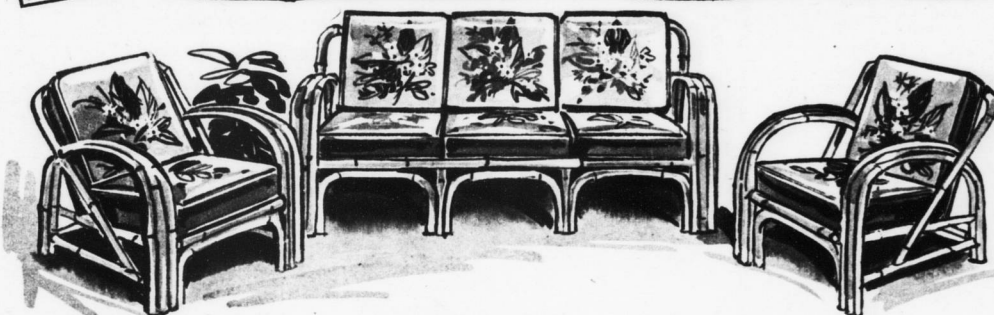

**169.99**

**NO DOWN PAYMENT, \$13 MONTHLY  
AND IMMEDIATE DELIVERY!**

Comfort combines with colorful, practical fashion: 3-part sectional sofa, 2 large armchairs, 1 corner table, 1 end table—both glass topped. Extra-thick foam cushions covered in floral fabric print on one side, plastic on the other. Green with gold and floral; lilac with white and floral.

**Dinettes to Match Above**

**5 PC. 69.99**

30x48" Glass-top table and 4 matching side chairs.

**7 PC. 99.99**

Reg. 119.98  
32x54" glass-top table and 6 matching side chairs.

The Hecht Co.—All 5 Stores

11 other frame styles and many color combinations of fabrics also available. Allow 6 wks. for delivery.

**CASUAL, SPACE-  
MINDING POLE  
and TREE LAMPS**

REG. 24.99 EA.

**19.99**

each

Light where you want, as you want it—and in a minimum of space! Polished brass pole with 3 white and gold globes. Heavy duty lock swivels to permit adjustment of light . . . 3-way switch. Matching Tree Lamp has weighted base to prevent tipping.

The Hecht Co.—All 5 Stores

**REG. 199.95 3-PC. RATTAN GROUP, COMFORTABLE FOAM CUSHIONS**

Wide and comfortable . . . 3-seat sofa and 2 roomy chairs. Cushions with removable, zippered covers for easy cleaning. Natural or walnut frames.