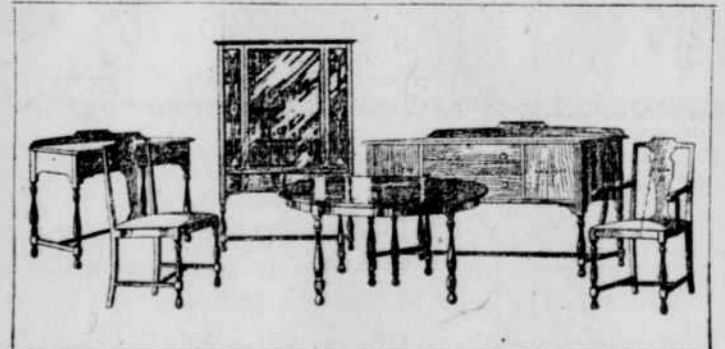

Clearance Sale of 191 Floor Lamps

Complete

12.00

formerly 36.50

They are slightly marred but are worth a great deal more than this low price warrants. Think of it—the saving is twice the sale price. Certainly you cannot afford to overlook this!

"Master-Made" Furniture At Marked Reductions

- Ten piece solid Mahogany Dining Room White, illustrated, consisting of Buffet, China Cabinet, Extension and Side Tables, five side Xchairs and one Arm Chair. regularly 675.00, **437.50**
- Ten piece Louis XVI. Model Dining Room Suite, in American Walnut or Mahogany. **675.00** regularly 875.00
- Ten piece Queen Anne Model Dining Room Suite in American Walnut; including 72 inch Buffet. **595.00** regularly 750.00
- Ten piece Chippendale Model Dining Room Suite in American Walnut. regularly 1275.00, **895.00**
- Ten piece Queen Anne Model Dining Room Suite in American Walnut. regularly 1140.00, **875.00**
- Ten piece Louis XVI. Model Chamber Suite made of finest solid Mahogany. regularly 850.00, **675.00**
- Four piece Louis XVI. Model Chamber Suite in Mahogany. regularly 637.50, **475.00**
- Four piece Colonial Model Chamber Suite in Mahogany with Pineapple carved posts. **289.50** regularly 400.00
- Four piece Queen Anne Model Chamber Suite in Solid Mahogany. regularly 1040.00, **875.00**
- Three piece Library Suite upholstered in Tapestry. Sofa. regularly 179.00, **98.00**
- Arm Chair or Rocker. regularly 110.00, **59.50** (Seventh Floor)