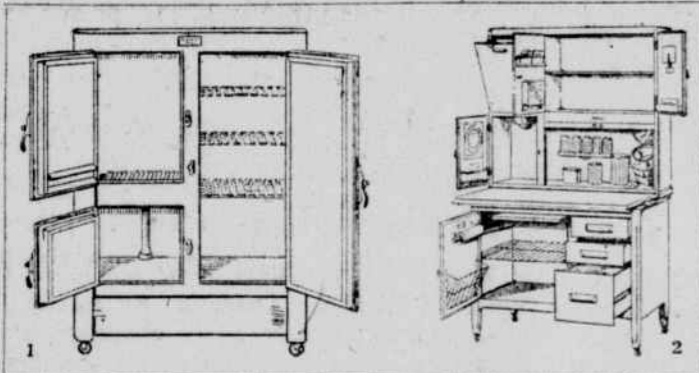

Immediate action is advisable because these savings will be offered for a limited time only!

Fine Royal Wilton Rugs

Size 9x12 ft. **84.50** regularly 125.00

Unusually handsome Rugs of a fine grade. Some are fringed, a few are seamless and all show most effective patterns and beautiful colors.

Highest Grade Worsted Wilton Rugs

135.00

These rugs have a sheen like silk and must really be seen to be appreciated. Size 9x12 ft. regularly 180.00

Fine Seamless Axminster Rugs

59.75

A modest price on these handsome and durable rugs made in the country. A large variety of patterns and colors to choose from. Size 8.3x10.6. regularly 79.50

Seamless Wool Velvet Rugs

58.00

A collection showing many handsome colors and designs. Size 9x12 ft. regularly 72.00

Royal Wilton Rugs

12.75

Useful size for hall, chambers, etc. Size 36x36. regularly 18.50

Seamless Velvet Rugs

29.50

Just what is needed for foyer or small apartment living rooms and dining rooms. Sizes 6x9 ft. regularly 37.50

Seamless Tapestry Rugs

39.75

Size 9x12 ft. regularly 56.00

In addition—Extra Special!

5,000 Square Yards Genuine Inlaid Linoleum

sq. yd. **1.69** regularly 1.95

In view of the very low prices quoted for this sale no goods will be sent C. O. D. or Credited. (Eighth Floor)

McCreery Standard Housewares Marked at Good Savings

1. McCreery Refrigerator, solid ash, finished in golden oak or white enameled; 46 inches high, 34½ inches wide; 19 inches deep. Ice capacity 100 pounds; nickel-plated brass hardware. regularly 52.00, **38.95**
2. Kitchen Maid Cabinet, porcelain steel extension table top, glass containers for sugar, coffee, tea and spices. White Enameled. regularly 95.00, **74.95**
3. Roll Top Bread Box, white enameled; 15¾x11¾x12½ inches. regularly 4.50, **3.45**
4. Aluminum Tea Kettle with cold handle; 4-quart capacity. regularly 4.25, **2.25** (Sixth Floor)