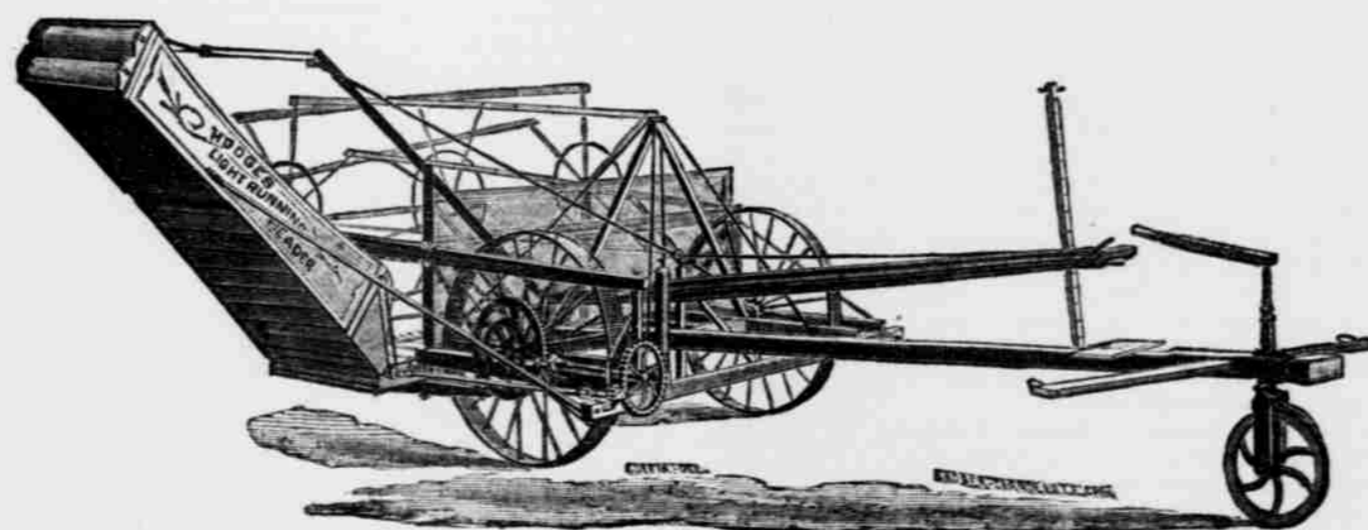

Jesse Rush, Industry.
W. T. Oard, "
Fickis Henry "
Jackson Coulson "
P. Dahlhammer "
R. H. Marrs "
Peter Langhofer Woodbine
L. D. Minner Rhodes
R. Cosgrove "
M. McLean "

In addition to the above Harvesting Machines, we have in stock and offer for sale the largest and best assortment of Farming Implements in the state of Kansas, consisting of Shuttler, Harrison, LaBelle and Moline Wagons; Moline, Weir and Hapgood walking and riding plows and cultivators; the Flying Dutchman plow, which we will guarantee to pull lighter than any walking plow doing the same work. Having called your attention to our outside goods we would now invite you to call and inspect our stock of general merchandise, the largest without exception in the state of Kansas. Close buyers will find it to their interest to call and see our immense stock before buying. Our stock is fresh and offered at amazingly low figures.

BERRY BROS. MERCANTILE CO., ABILENE, KANSAS.