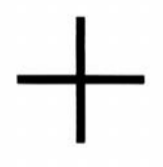

ONE DIV
= 1.0MM.

C
B
A

9 8 7 6 5 4 3 2 1

VALUES IN 100X DPI AT 10X MAGNIFICATION

9 8 7 6 5 4 3 2 1

1 2 3 4 5 6

VALUES IN 100X DPI AT 10X MAGNIFICATION

1 2 3 4 5 6

C
B
A

ONE DIV
= 1.0MM.

ONE DIV
= 0.10 IN

ONE DIV
= 0.10 IN