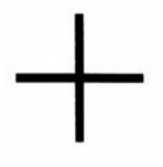

ONE DIV
= 1.0MM.

C
B
A

9 8 7 6 5 4 3 2 1

VALUES IN 100X DPI AT 10X MAGNIFICATION

9 8 7 6 5 4 3 2 1

1 2 3 4 5 6

VALUES IN 100X DPI AT 10X MAGNIFICATION

1 2 3 4 5 6

C
B
A

ONE DIV
= 1.0MM.

ONE DIV
= 0.10 IN

ONE DIV
= 0.10 IN