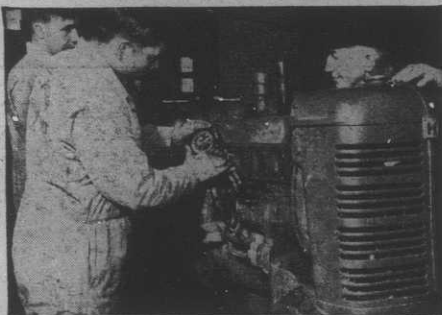

IH dealers have the right tools and equipment for every service job. This saves waste motion... guarantees better workmanship. IH dealers have invested thousands of dollars in precision equipment, besides regular hand tools, to serve you better.

How IH dealers give you fast service

IH-trained servicemen
use precision equipment
to do Blue Ribbon Quality work
in less time... at lower cost

IH servicemen find trouble fast with equipment like this compression tester. It tells them in a minute whether piston rings or valves need attention... *without* removing the cylinder head. This speeds service on your farm equipment and saves you money.

They detect worn parts with tools like this valve spring tester. Weak springs which don't seat the valves properly may cause loss of power or valve failure. Here again testing rather than guessing can ward off unnecessary delays and costly repairs.

They restore like-new performance with tools such as this hydraulic press for straightening connecting rods. Close tolerances, within thousandths of an inch, can be maintained with these precision tools. As a result, IH trained servicemen can duplicate factory workmanship.