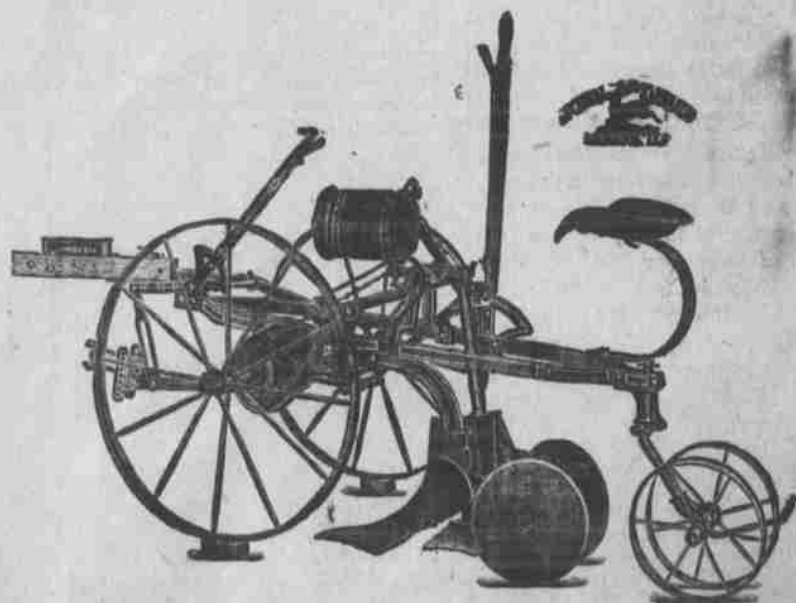

## Hardware and Implement Department

The season for Implements will soon be here and we wish to call the attention of the trade to the fact that we are handling the John Deer line of Plow Tools Studebaker Wagons and Buggies. We also carry a full line of Shelf and Heavy Hardware, Harness and Saddles. When in town make Our Store Your Headquarters.