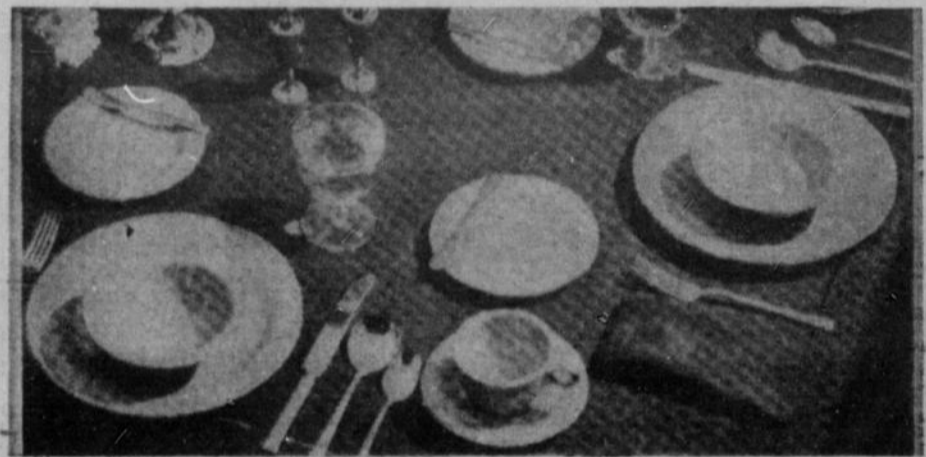

FOOD SERVING EQUIPMENT FOR ANY SIZE CAFETERIA OR KITCHEN

DISHWASHERS

STEAK MACHINES

SLICERS

SAWS

CHOPPERS

PEELERS

SOUTH BEND RANGE

MELADUR BY GENERAL AMERICAN

FOSTER REFRIGERATOR

EVERYTHING FOR THE MODEL CAFETERIA OR KITCHEN INCLUDING:

- | | |
|------------------------------------|---------------------------------|
| Toledo Equipment | Foster Refrigerators |
| Lakeside Utility Carts | Savory Toasters |
| Salvajector Food Disposal Machines | Green Kettles |
| Globe Slicers | Meladur Plastic Dinnerware |
| Blickman Coffee Urns | Mission Pattern Flatware |
| South Bend Ranges | Polar Ware Stainless Steel Pans |