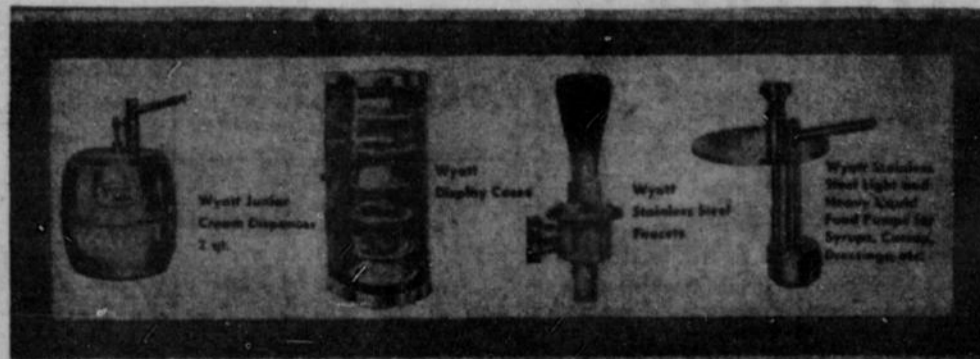

MELADUR BY GENERAL AMERICAN

FOSTER REFRIGERATOR

EVERYTHING FOR THE MODEL CAFETERIA OR KITCHEN INCLUDING:

- | | |
|------------------------------------|---------------------------------|
| Toledo Equipment | Foster Refrigerators |
| Lakeside Utility Carts | Savory Toasters |
| Salvajector Food Disposal Machines | Green Kettles |
| Globe Slicers | Meladur Plastic Dinnerware |
| Blickman Coffee Urns | Mission Pattern Flatware |
| South Bend Ranges | Polar Ware Stainless Steel Pans |