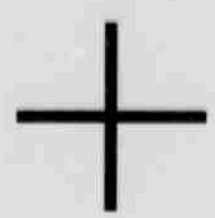

ONE DIV
= 1.0MM.

A
B
C

VALUES IN 100X DPI AT 10X MAGNIFICATION

VALUES IN 100X DPI AT 10X MAGNIFICATION

A
B
C

ONE DIV
= 0.10 IN

ONE DIV
= 1.0MM.

ONE DIV
= 0.10 IN