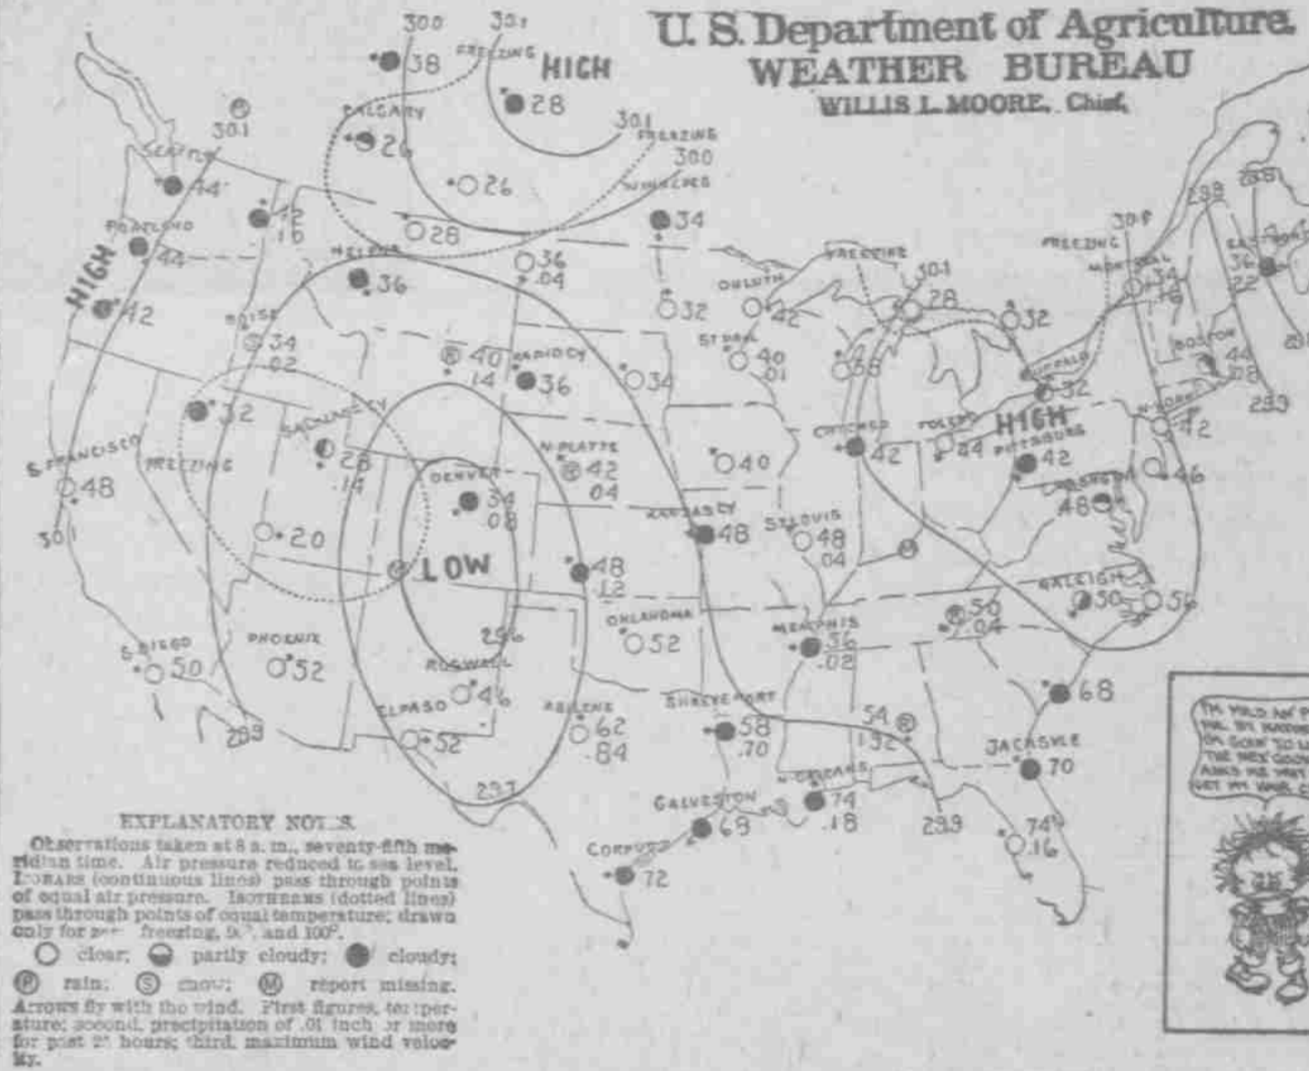

BEARS ON RUN IN THE WHEAT PIT

Condition in Kansas and Reports From Liverpool Send Prices Higher.

Chicago, Ill., April 20.—A statement that wheat in eastern Kansas showed a condition of 75 percent against 90 early in the month, put the bears today on the run.