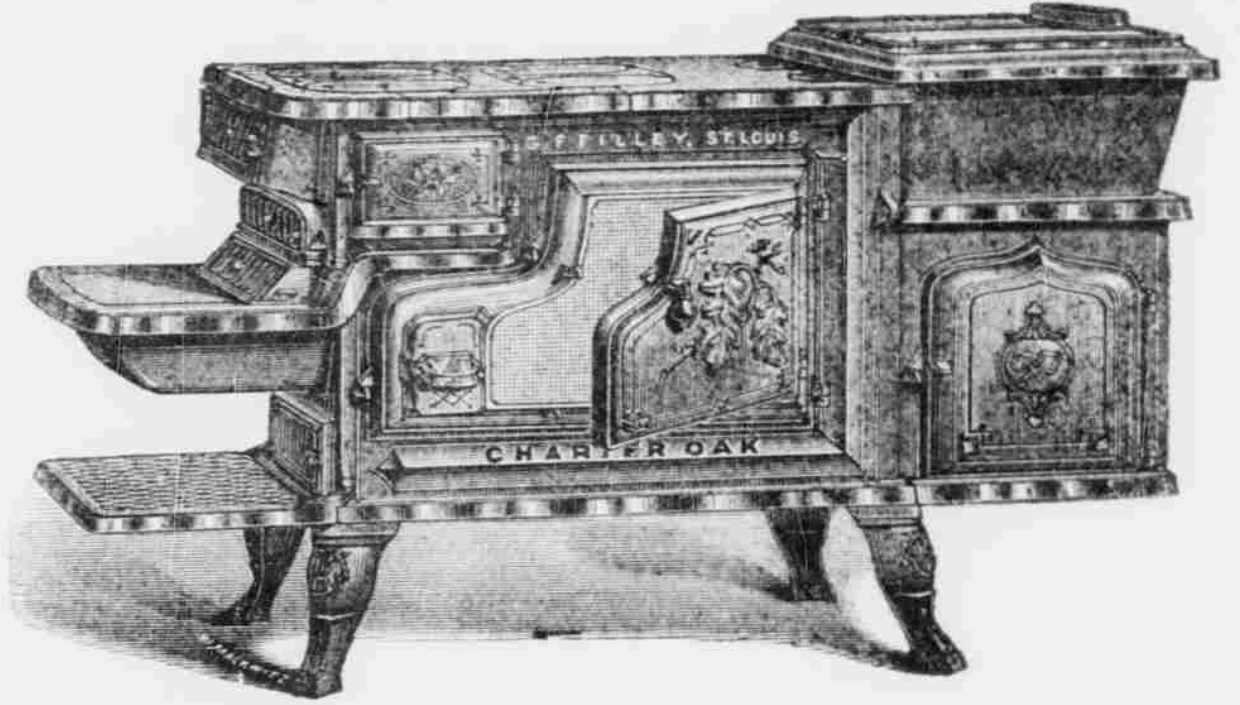

Power of Attorney. NOTICE IS HEREBY GIVEN THAT I, THE undersigned, have this day given my full power of attorney to Lum Po, in the Ung Lee Wai Rice Plantation, in the Island of Kauai; and the Lum Wai Jewelry store, Nuuanu street, Honolulu, Island of Oahu, during my absence from the Kingdom. It is further notified that the undersigned will not hold himself responsible for Lum Po's own debts.

To Whom it may Concern. THERE BEING A LOT OF UNCLAIMED brick left on the Esplanade, notice is hereby given that after the expiration of 20 days from date, said bricks will be sold to pay storage and charges, unless previously claimed.

NOTICE. I HEREBY GIVEN, THAT TONG CHOW, of Honolulu, Island of Oahu, has this day purchased all the right, title, interest and share of Tong Kim, of said Honolulu, in the firm of the Tung Sun Wai Co., rice planters, at Hanalei, Island of Kauai.

Notice. ADVERTISERS AND SUBSCRIBERS. Can Send Money Due This Office By P. O. Money Order. WITHOUT TROUBLE OR RISK.

Important to Shipmasters, The DAILY PACIFIC COMMERCIAL ADVERTISER can be supplied to Shipmasters in Port on board of their vessels every morning before 8 o'clock. Terms 25 cents per week. The Paper Carrier will take orders and collect the subscriptions.

Advertisements.

JOHN NOTT,

At the Old Stand, No. 8 Kaahumanu Street, Honolulu.

Tin, Copper and sheet Iron Worker, PLUMBING, in all its branches; ARTESIAN WELL PIPE, all sizes; STOVES & RANGES!

Uncle Sam, Medallion, Richmond, Tip Top, Palace, Flora, May, Contest, Grand Price, New Rival, Oper, Derby, Wren, Dolly, Gypsy, Queen, Pansy & Army Ranges, Magna Charta, Luch, Superior, Magnet, Osceola, Almeida, Eclipse, Charter Oak, Ximble, Inwood & Laundry Stoves, Galvanized Iron & Copper Boilers for Ranges, Granite Iron Ware, Nickel Plated & Plain.

Galvanized Iron Water Pipe, all sizes, and laid on at Lowest Rates; Cast & Lead Soil Pipe.

House Furnishing Goods! ALL KINDS: RUBBER HOSE—all sizes and GRADES

Lift and Force Pumps, Cistern Pumps, Galvanized Iron, Sheet Copper, Sheet Lead, Lead Pipe, Tin Plate, Water Closets, Marble Slabs and Bowls, Enamelled Wash Stands.

Chandeliers, Lamps, and Lanterns.